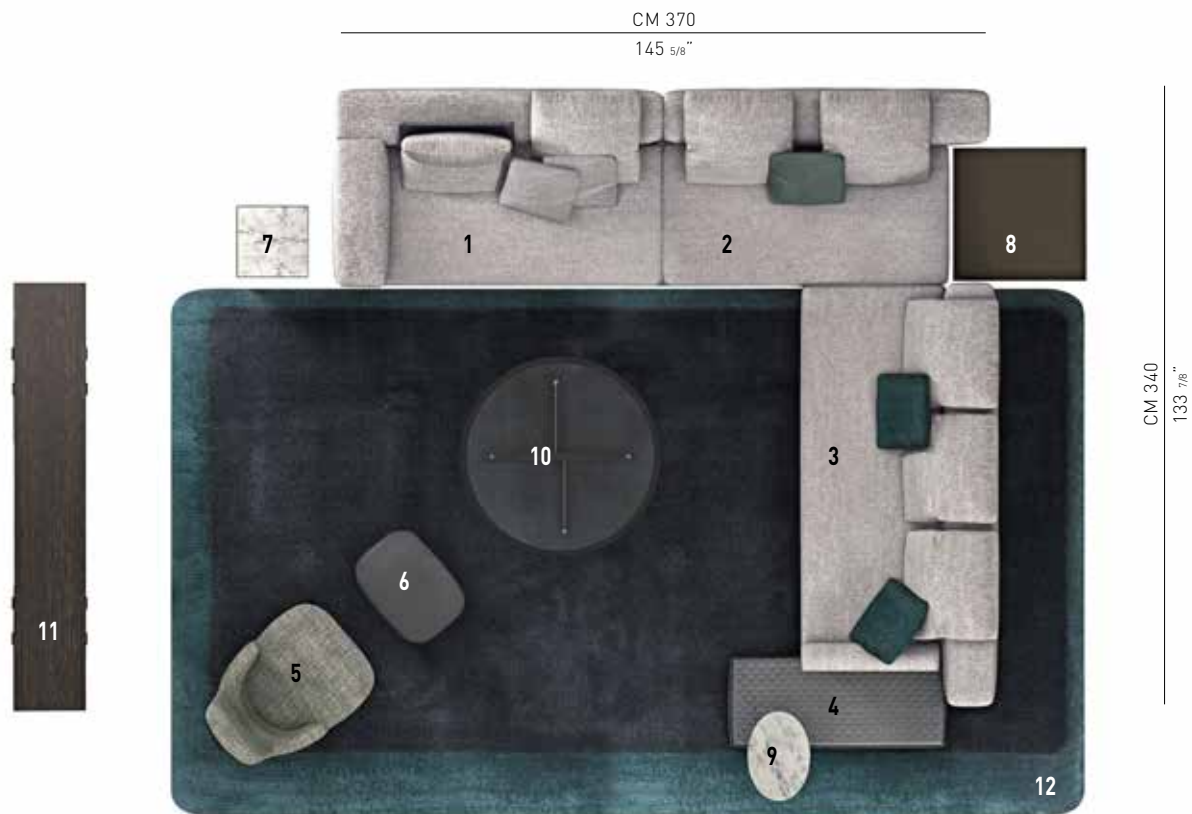

# YANG

DESIGN RODOLFO DORDONI

A young, dynamic seating system where geometric elements in an original blending of soft shapes dance to the beat of an unconventional rhythm of positive and negative spaces.

# YANG — arrangement 04

## SOFA ARRANGEMENT

- 1 **YANG**  
ELEMENT WITH ARMREST SX CM 185X105 H78
- 2 **YANG**  
"OFFSET" ELEMENT WITHOUT ARMREST DX  
CM 185X105 H78
- 3 **YANG**  
"OFFSET" ELEMENT WITHOUT ARMREST DX  
CM 235X105 H78
- 4 **YANG**  
OTTOMAN CM 105X50 H38

10  
**CATLIN**  
COFFEE TABLE Ø CM 113 H36

11  
**DALTON "CHROME"**  
BOOKCASE CM 240X40 H148

12  
**DIBBETS CAMBRÉ**  
RUG CM 500X300